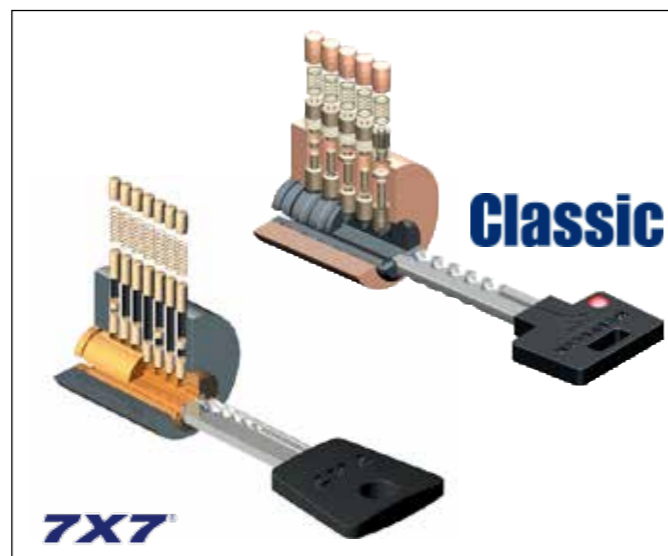

MUL-T-LOCK
Matrix DFM3

7X7

Classic